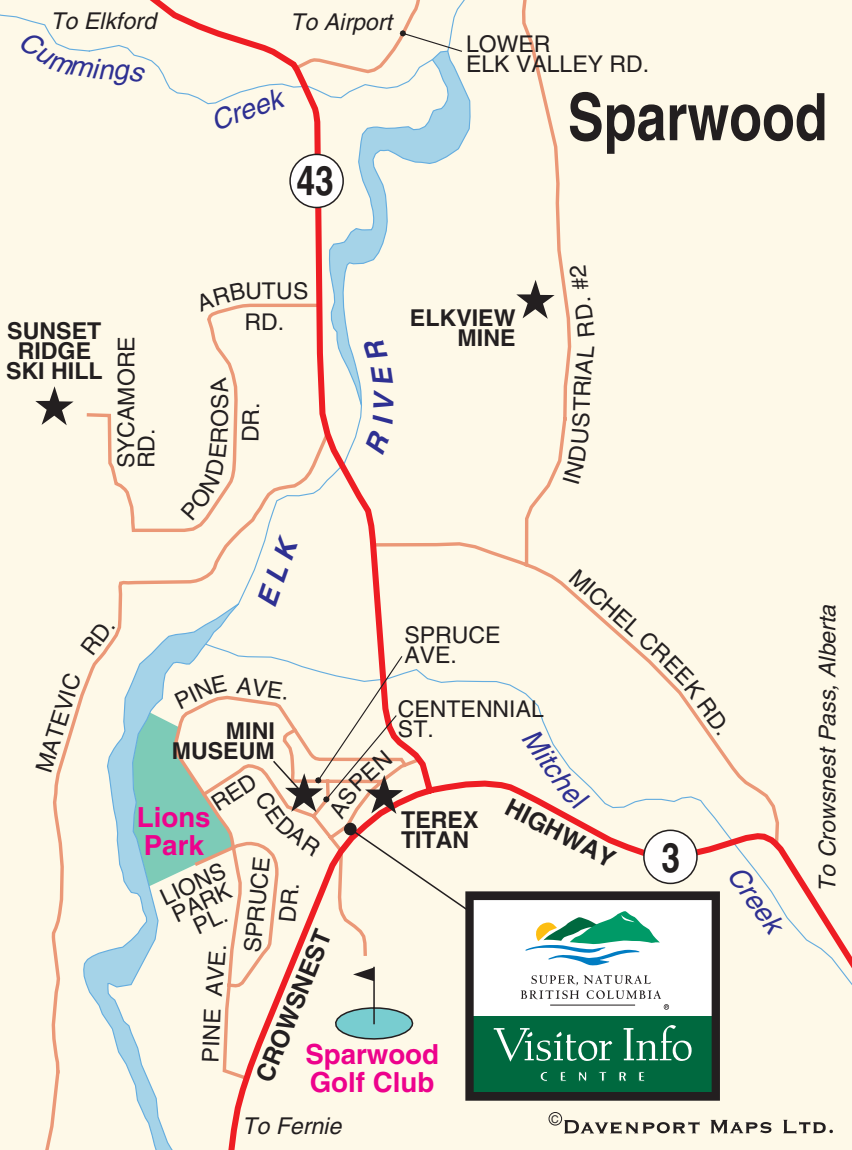

Sparwood

SUPER, NATURAL
BRITISH COLUMBIA

Visitor Info CENTRE