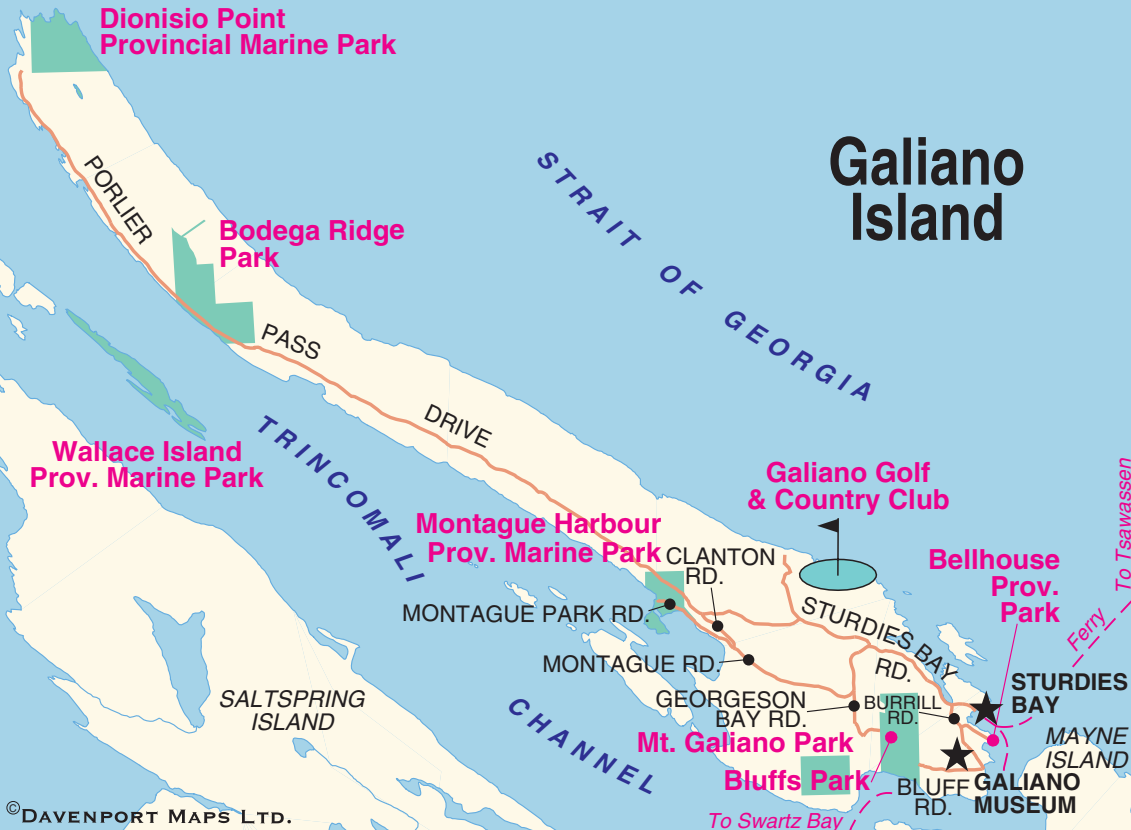

Galiano Island

**Dionisio Point
Provincial Marine Park**

PORLIER
DRIVE

**Bodega Ridge
Park**

PASS

**Wallace Island
Prov. Marine Park**

TRINCOMALI
CHANNEL

**Montague Harbour
Prov. Marine Park**

CLANTON
RD.

**Galiano Golf
& Country Club**

**Bellhouse
Prov. Park**

MONTAGUE PARK RD.

STURDIES BAY
RD.

SALTSPRING
ISLAND

MONTAGUE RD.

GEORGESON
BAY RD.

BURRILL
RD.

STURDIES
BAY

Mt. Galiano Park

Bluffs Park

BLUFF
RD.

**GALIANO
MUSEUM**

MAYNE
ISLAND

Ferry To Tsawassen

To Swartz Bay