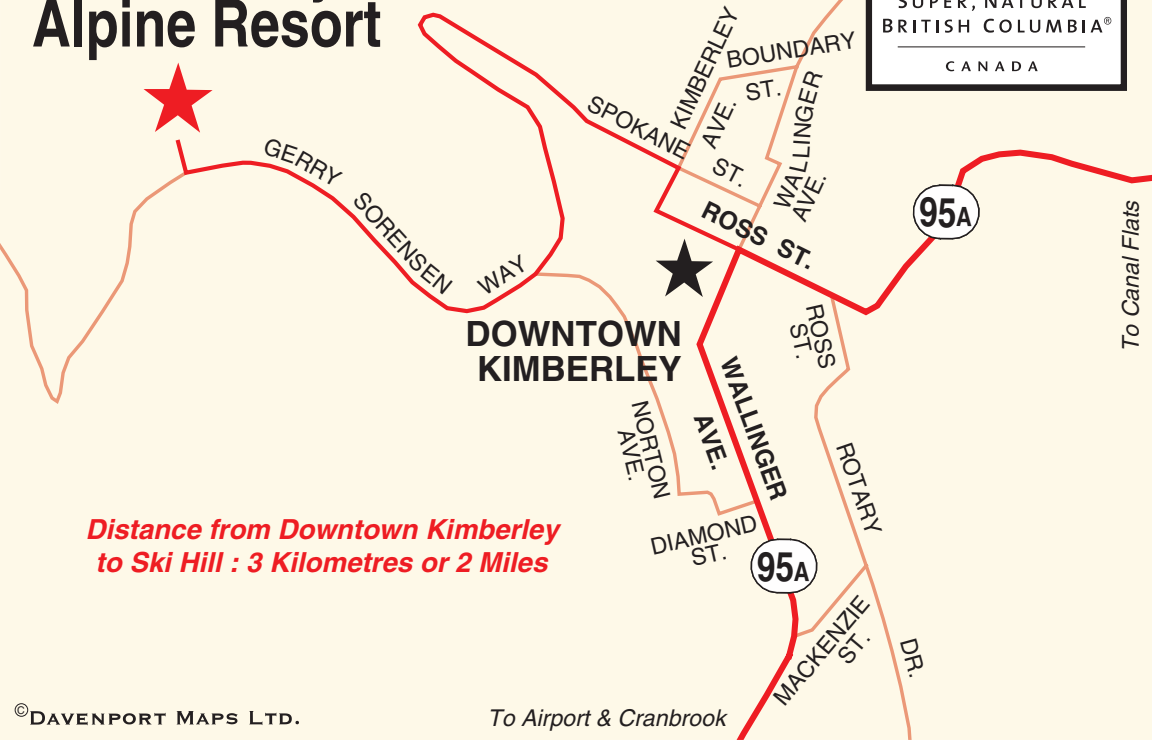

Kimberley Alpine Resort

SUPER, NATURAL
BRITISH COLUMBIA®

CANADA

**DOWNTOWN
KIMBERLEY**

*Distance from Downtown Kimberley
to Ski Hill : 3 Kilometres or 2 Miles*

To Canal Flats

To Airport & Cranbrook