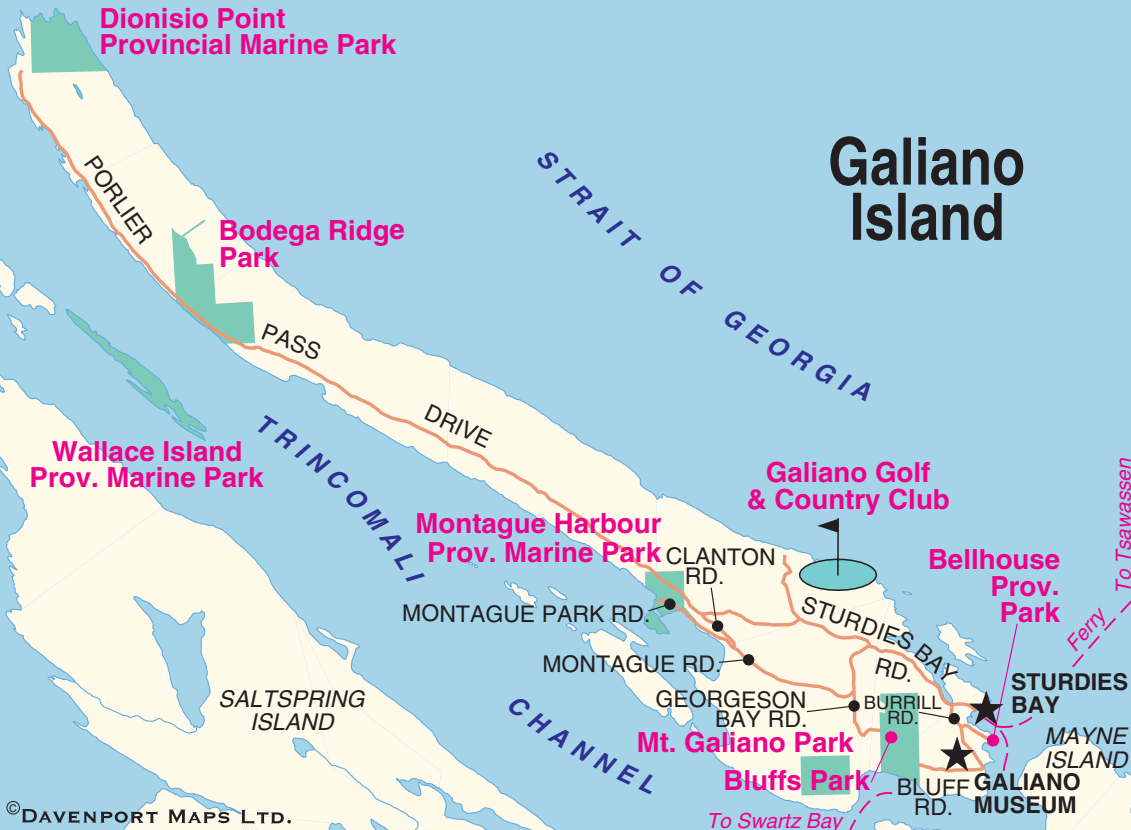

# Galiano Island

**Dionisio Point  
Provincial Marine Park**

PORLIER  
DRIVE

**Bodega Ridge  
Park**

PASS

**Wallace Island  
Prov. Marine Park**

TRINCOMALI  
CHANNEL

**Montague Harbour  
Prov. Marine Park**

CLANTON  
RD.  
MONTAGUE PARK RD.

**Galiano Golf  
& Country Club**

**Bellhouse  
Prov. Park**

SALTSPRING  
ISLAND

MONTAGUE RD.  
GEORGESON  
BAY RD.

**Mt. Galiano Park**

**Bluffs Park**

STURDIES BAY  
RD.

BURRILL  
RD.

BLUFF  
RD.

**STURDIES BAY**

MAYNE  
ISLAND

**GALIANO  
MUSEUM**

Ferry To Tsawassen

To Swartz Bay