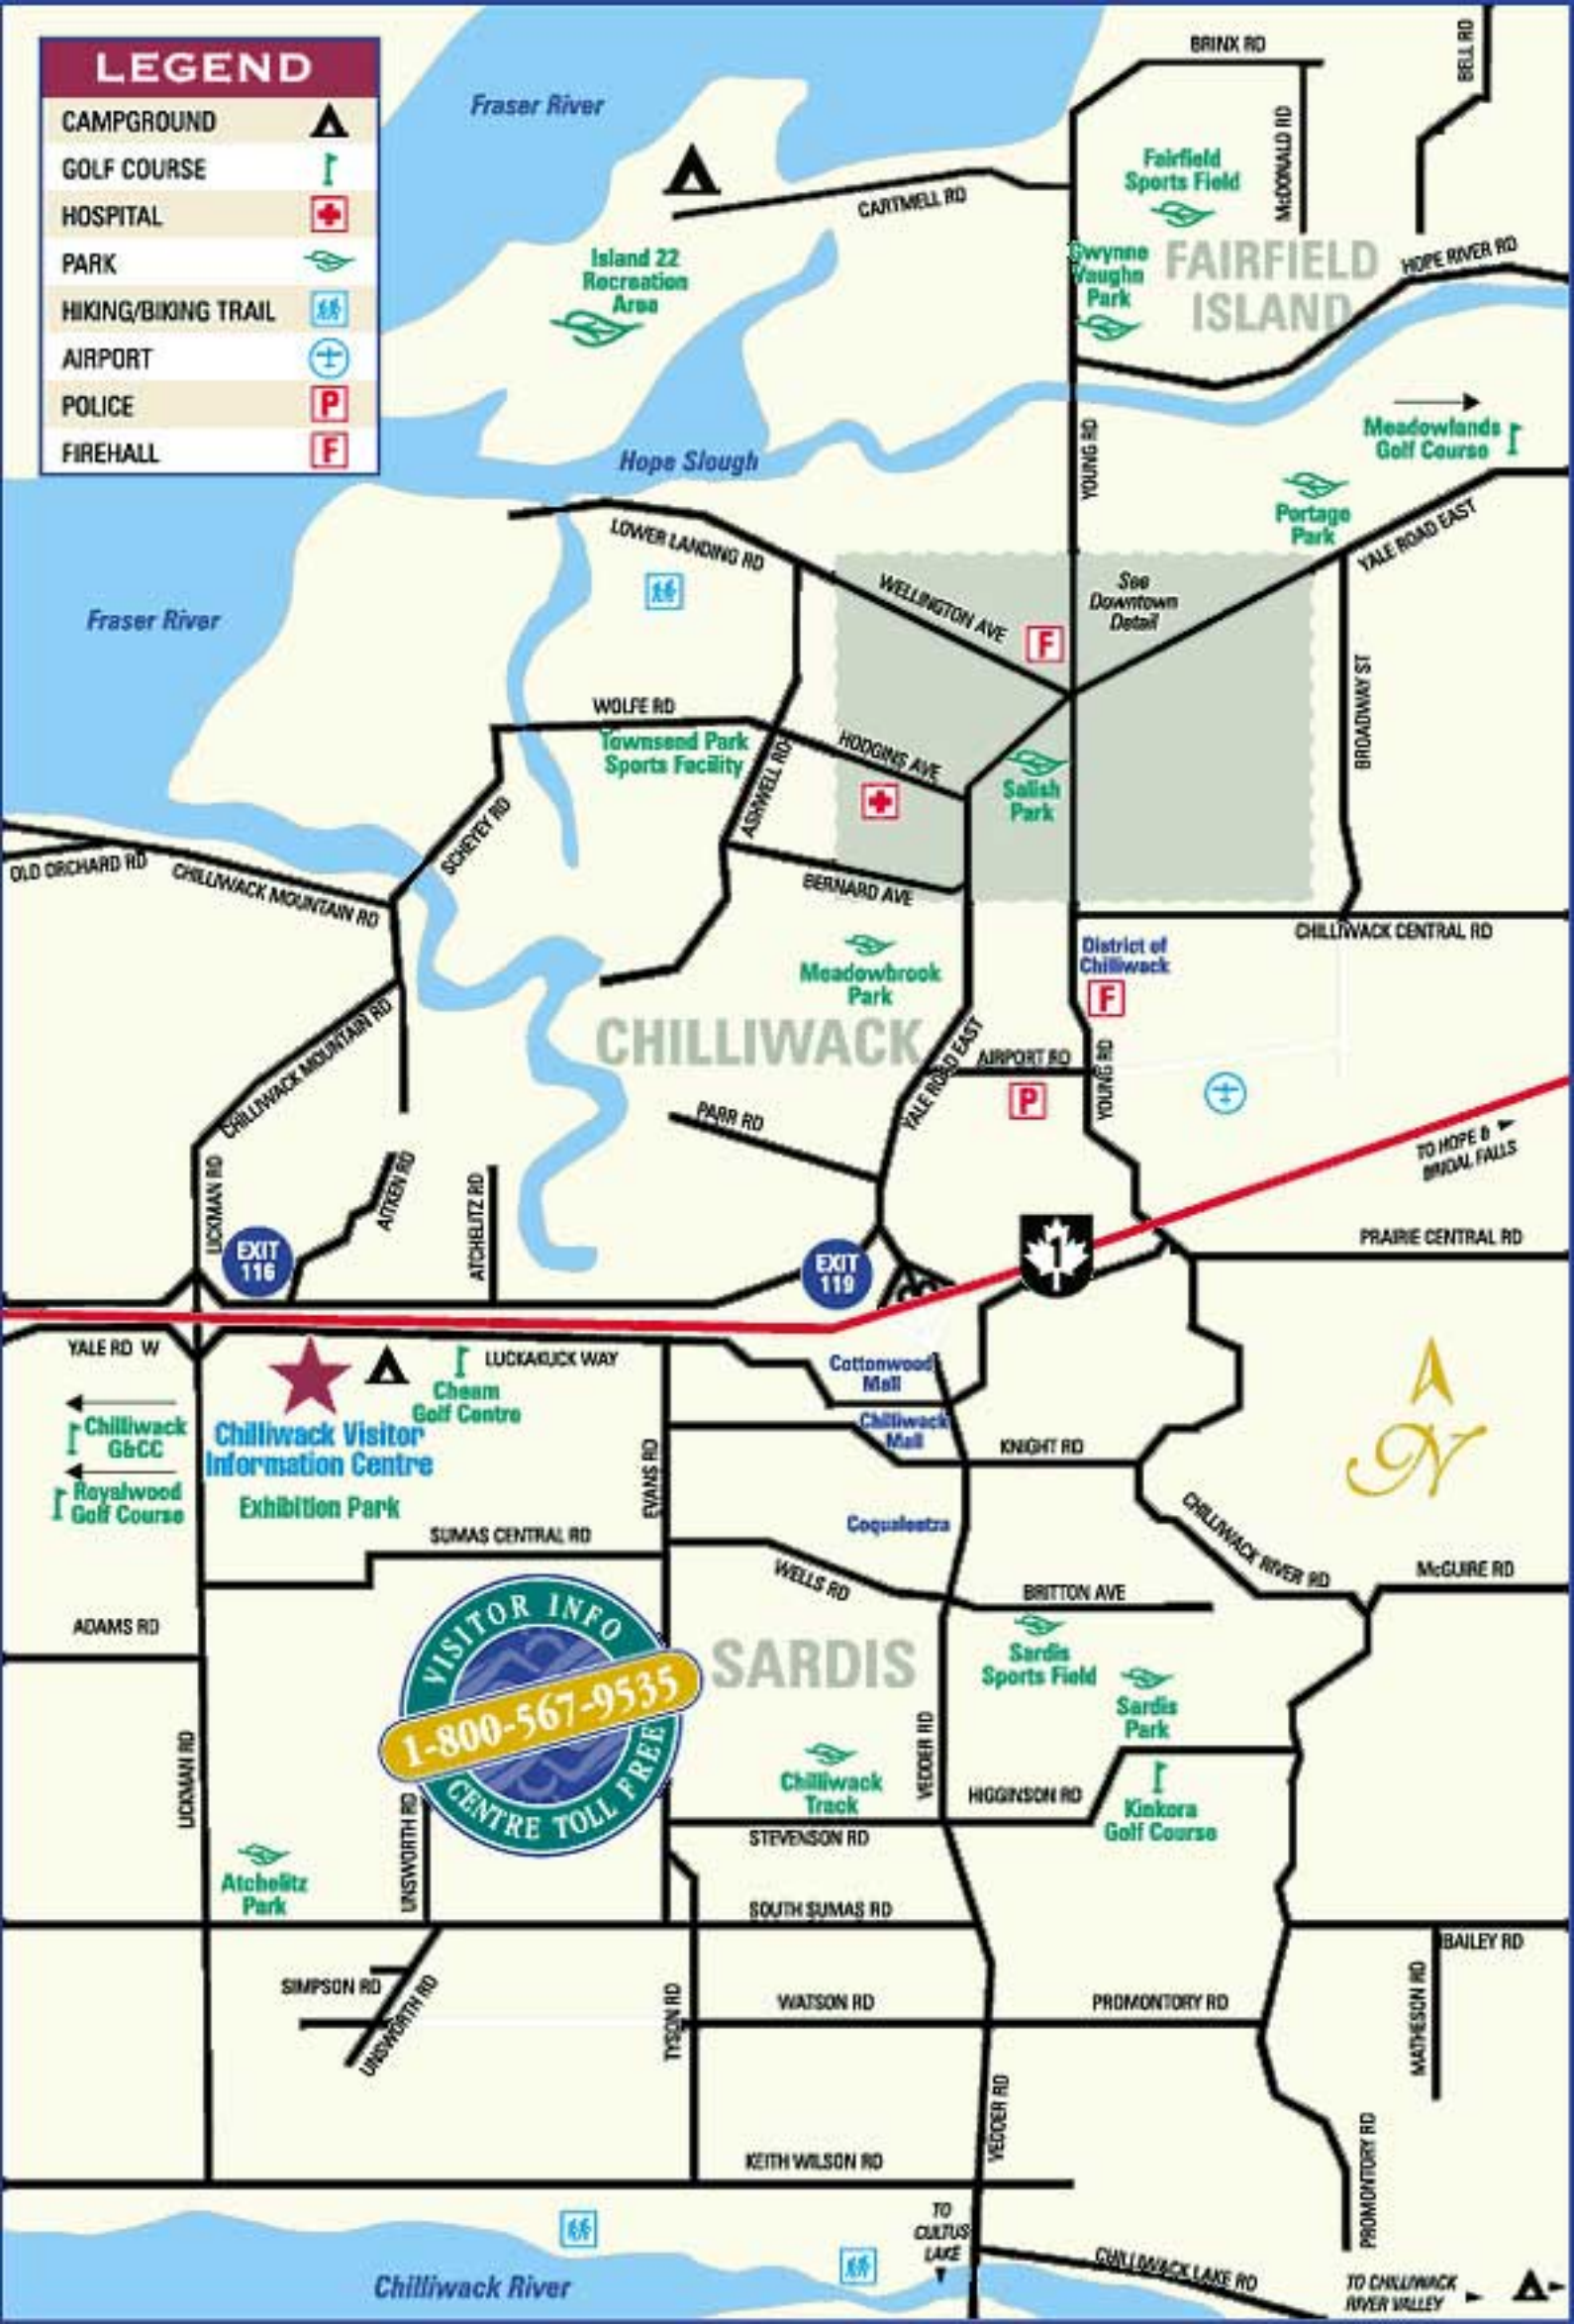

LEGEND

CAMPGROUND	▲
GOLF COURSE	⌋
HOSPITAL	+
PARK	🌿
HIKING/BIKING TRAIL	🚶🚲
AIRPORT	✈️
POLICE	P
FIREHALL	F

VISITOR INFO
1-800-567-9535
CENTRE TOLL FREE

Chilliwack Visitor Information Centre

SARDIS