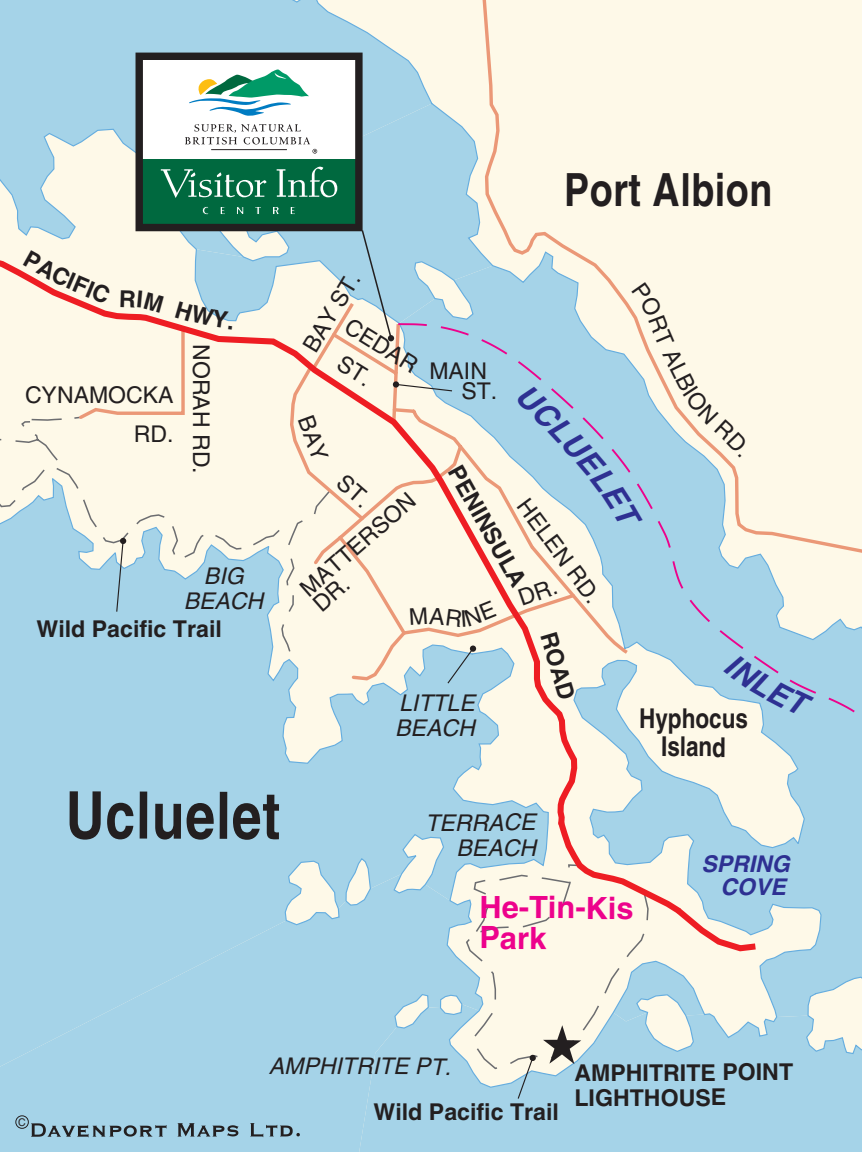

Port Albion

Ucluelet

AMPHITRITE PT.

Wild Pacific Trail

**AMPHITRITE POINT
LIGHTHOUSE**