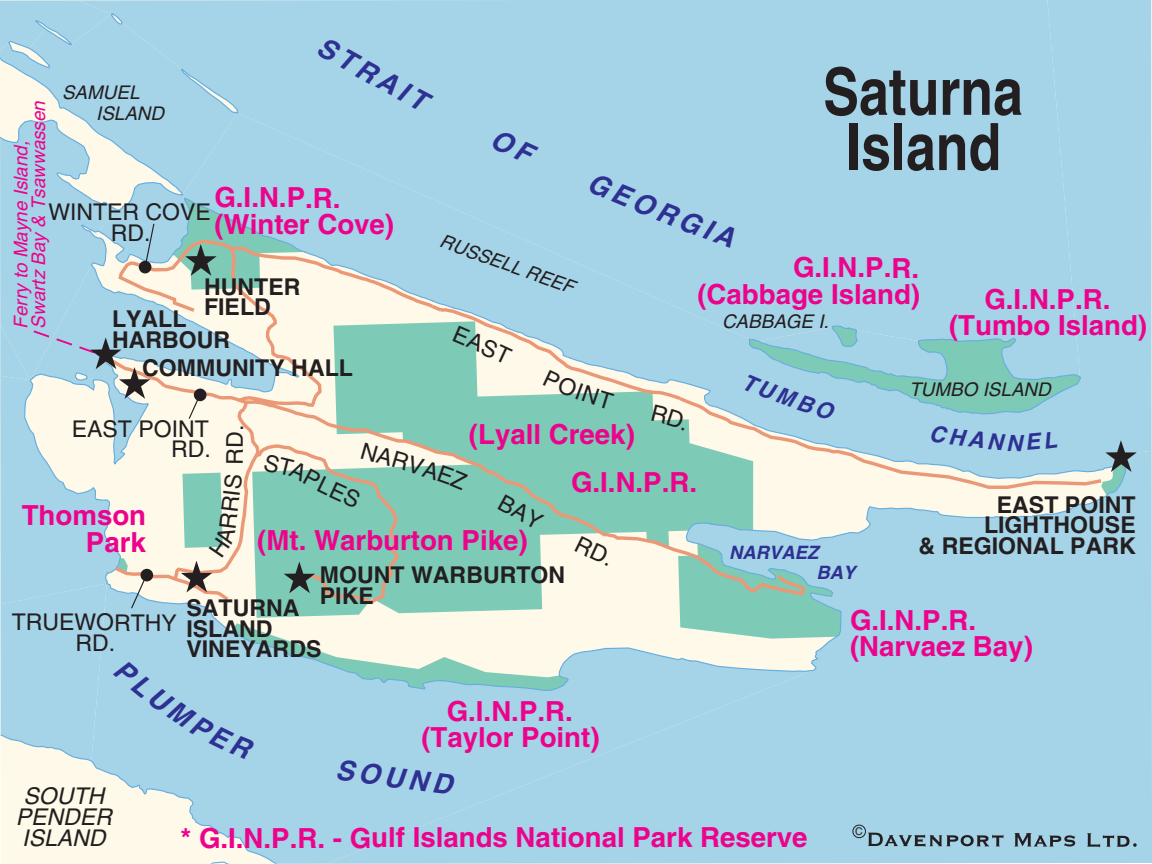

# Saturna Island

\* G.I.N.P.R. - Gulf Islands National Park Reserve

© DAVENPORT MAPS LTD.