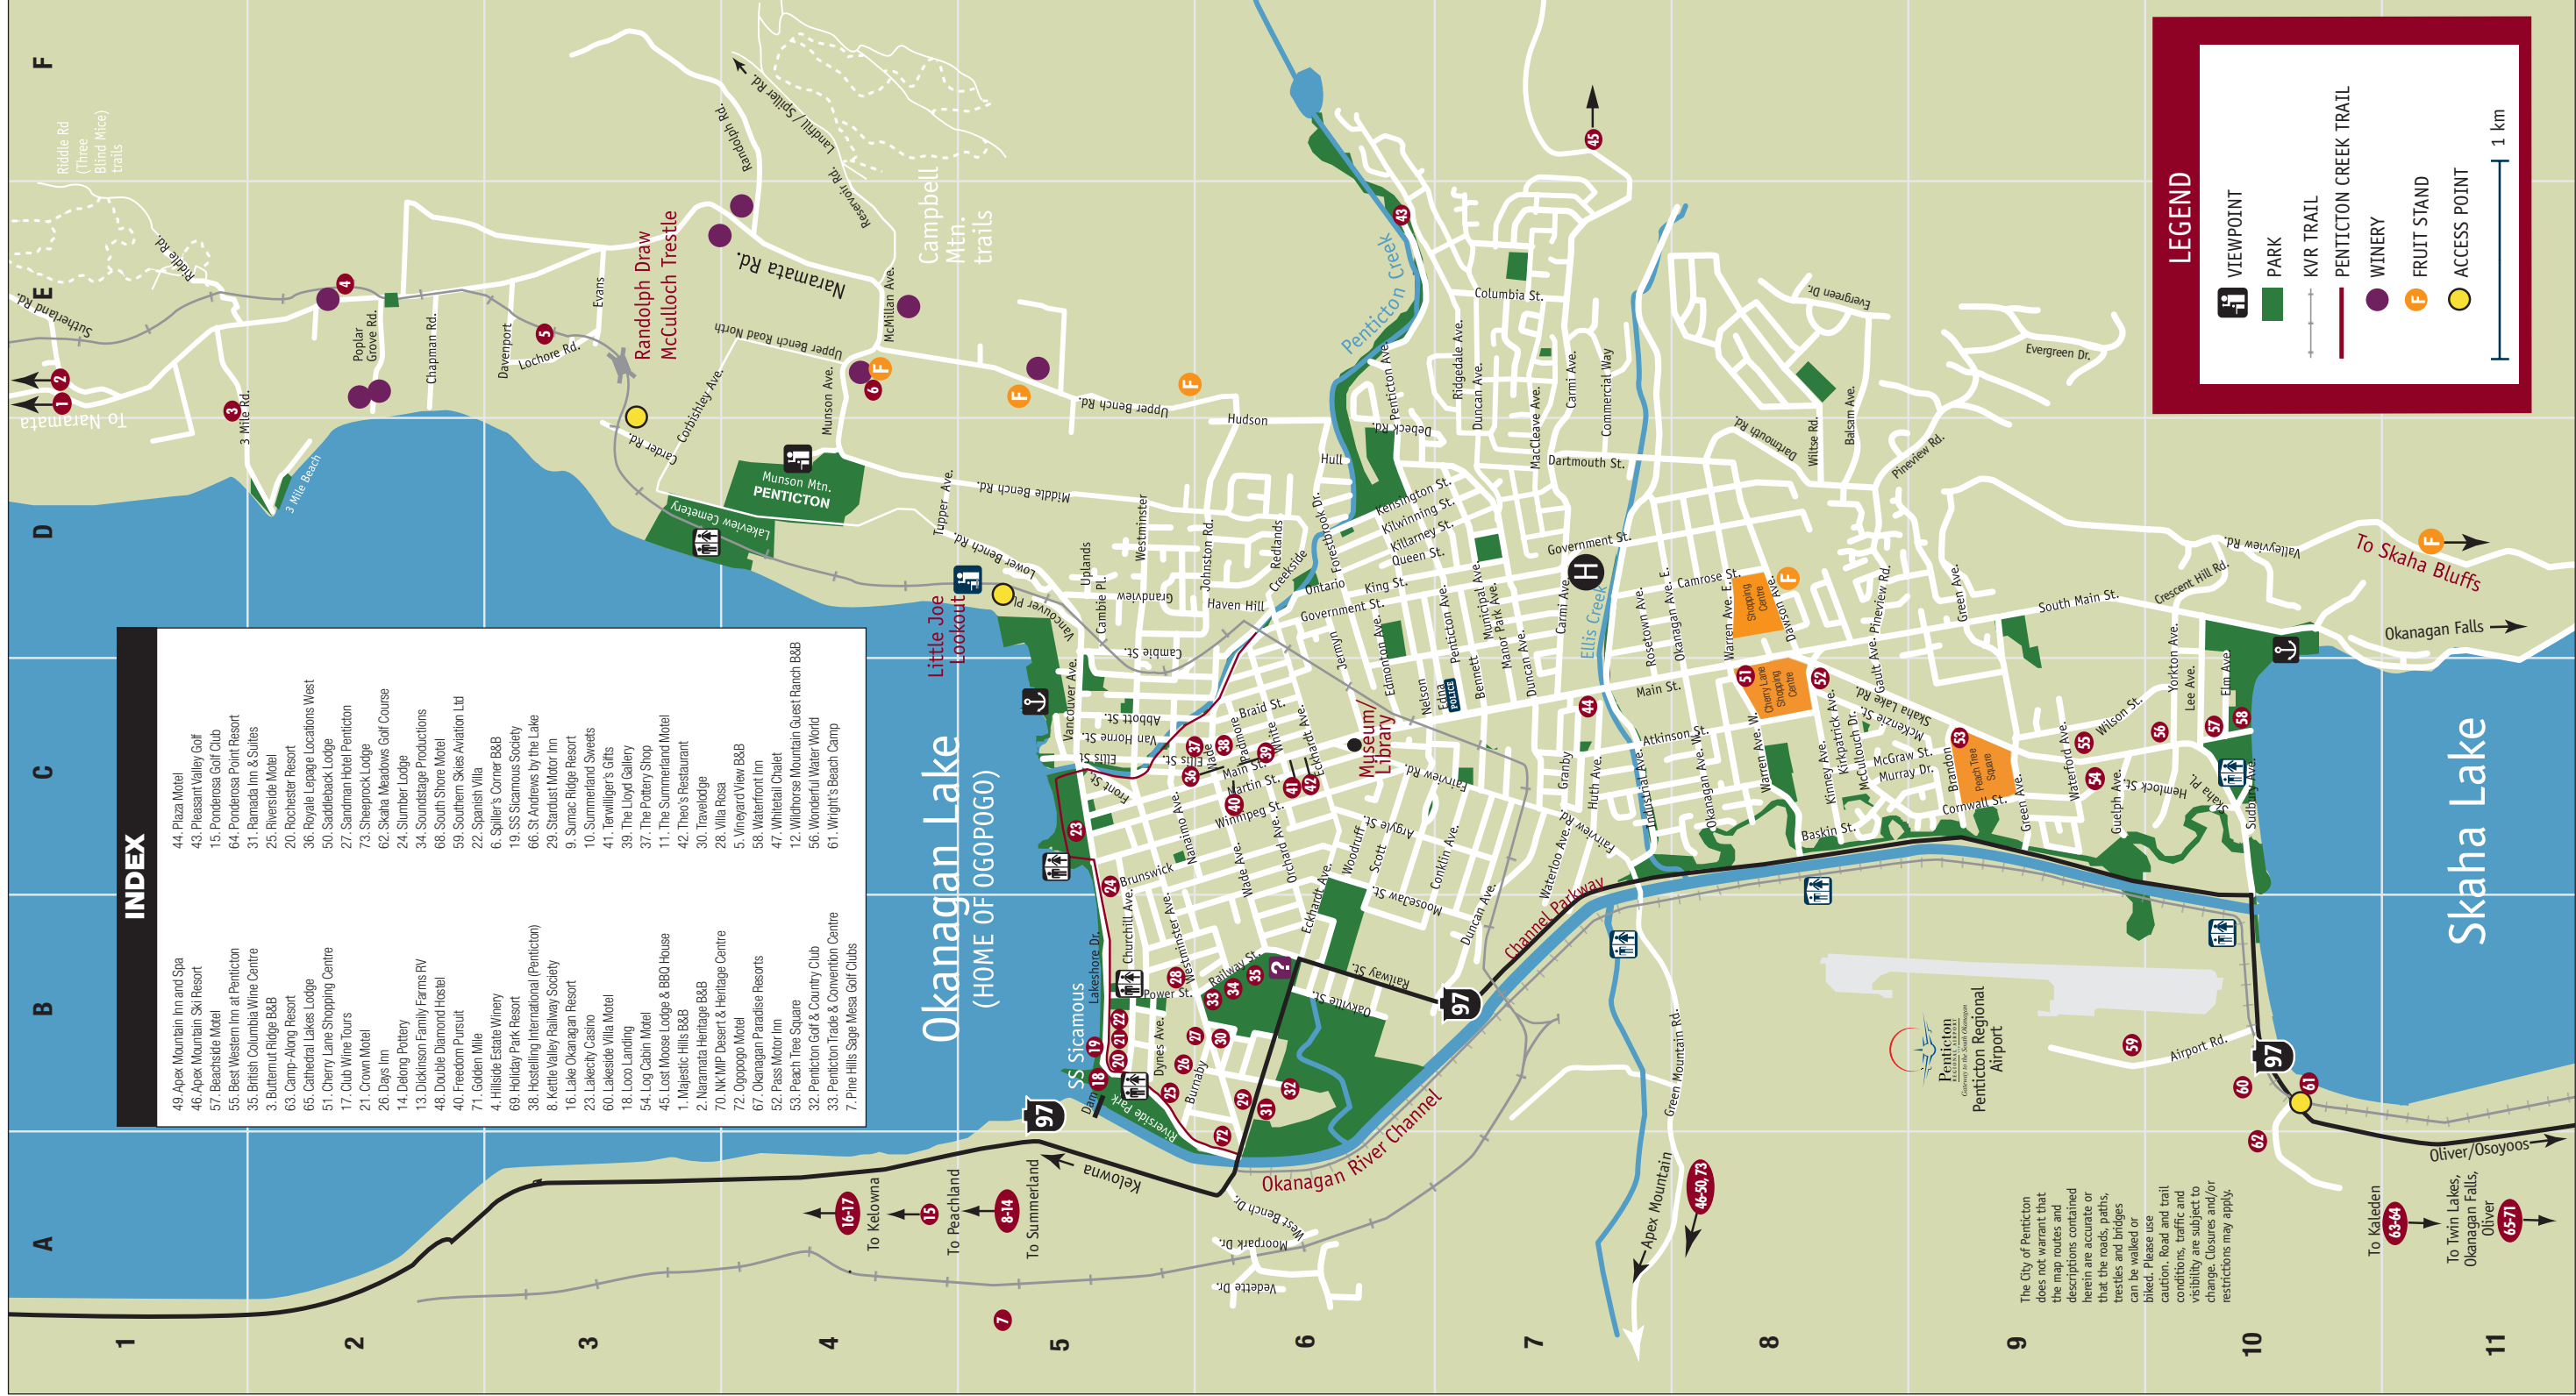

1. **INDEX**
49. Apex Mountain Inn and Spa
  46. Apex Mountain Ski Resort
  57. Beachside Motel
  55. Best Western Inn at Peniticon
  35. British Columbia Wine Centre
  3. Butternut Ridge B&B
  63. Camp-Along Resort
  65. Cathedral Lakes Lodge
  51. Cherry Lane Shopping Centre
  17. Club Wine Tours
  21. Crown Motel
  26. Days Inn
  14. DeLong Pottery
  13. Dickinson Family Farms RV
  48. Double Diamond Hostel
  40. Freedom Pursuit
  71. Golden Mile
  4. Hillside Estate Winery
  69. Holiday Park Resort
  38. Hostelling International (Peniticon)
  8. Kettle Valley Railway Society
  16. Lake Okanagan Resort
  23. Lalacy Casino
  60. Lakeside Villa Motel
  18. Loco Landing
  54. Log Cabin Motel
  45. Lost Moose Lodge & BBQ House
  1. Majestic Hills B&B
  2. Naramata Heritage B&B
  70. NK MIP Dessert & Heritage Centre
  72. Ogoogo Motel
  67. Okanagan Paradise Resorts
  92. Pass Motor Inn
  53. Peach Tree Square
  32. Peniticon Golf & Country Club
  33. Peniticon Trade & Convention Centre
  7. Pine Hills Sage Mess Golf Clubs
  44. Pleasant Valley Golf
  43. Pleasant Valley Golf
  15. Ponderosa Golf Club
  64. Ponderosa Point Resort
  31. Ramada Inn & Suites
  25. Riverside Motel
  20. Rochester Resort
  36. Royale LePage Locations West
  50. Saddleback Lodge
  27. Sandman Hotel Peniticon
  73. Sheepcock Lodge
  62. Skaha Meadows Golf Course
  24. Slumber Lodge
  34. Soundstage Productions
  68. South Shore Motel
  59. Southern Skies Aviation Ltd
  22. Spanish Villa
  6. Spiller's Corner B&B
  19. SS Sicamous Society
  66. St. Andrews by the Lake
  29. Starlust Motor Inn
  9. Sumac Ridge Resort
  10. Summerland Sweets
  41. Terwilliger's Gifts
  39. The Lloyd Gallery
  37. The Pottery Shop
  11. The Summerland Motel
  42. Theo's Restaurant
  30. Travelodge
  28. Villa Rosa
  5. Vineyard View B&B
  58. Waterfront Inn
  47. Whitehall Chalet
  12. Wildhorse Mountain Guest Ranch B&B
  56. Wonderful Water World
  61. Wright's Beach Camp

The City of Peniticon does not warrant that the map routes and descriptions contained herein are accurate or that the roads, paths, trestles and bridges can be walked or biked. Please use caution. Road and trail conditions, traffic and visibility are subject to change. Closures and/or restrictions may apply.

LEGEND

- VIEWPOINT
- PARK
- KVR TRAIL
- PENITICON CREEK TRAIL
- WINERY
- FRUIT STAND
- ACCESS POINT

1 km