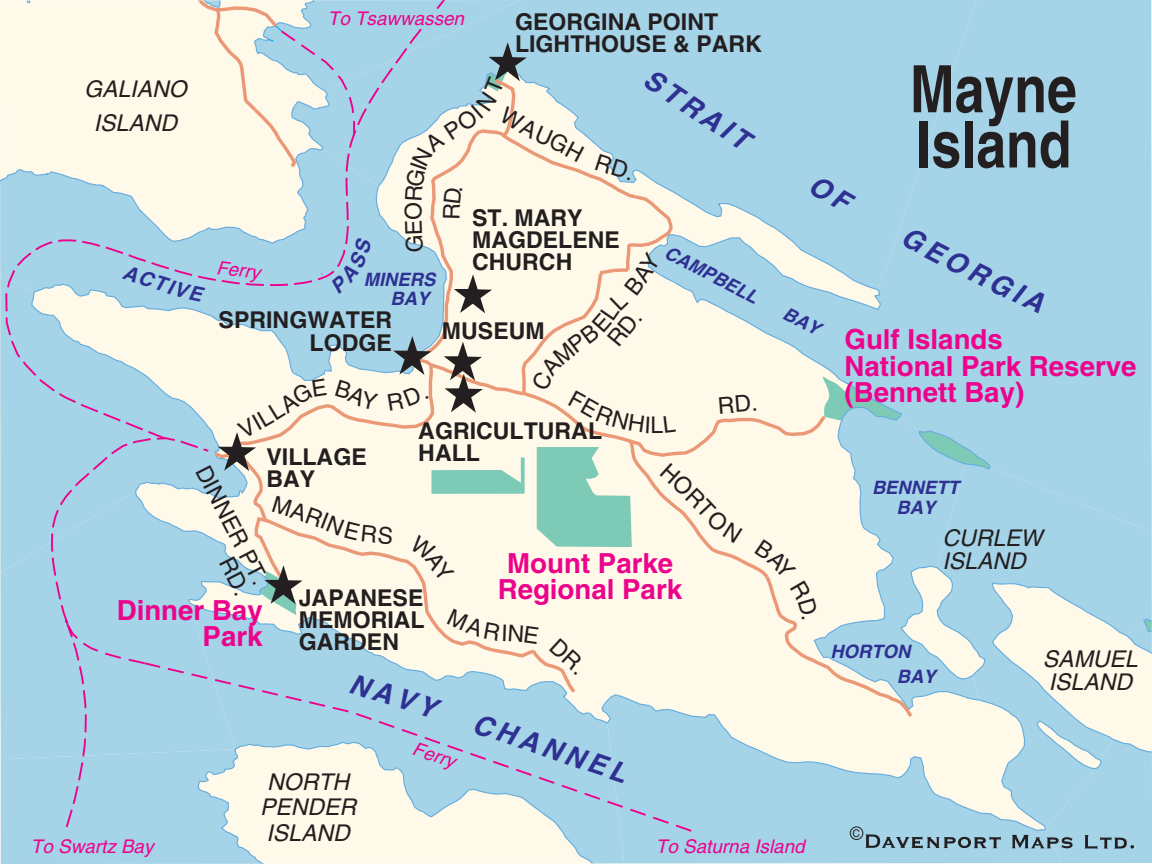

Mayne Island

GALIANO ISLAND

GEORGINA POINT LIGHTHOUSE & PARK

STRAIT OF GEORGIA

MINERS BAY
ACTIVE FERRY

ST. MARY MAGDELENE CHURCH

Gulf Islands National Park Reserve (Bennett Bay)

MUSEUM

SPRINGWATER LODGE

AGRICULTURAL HALL

VILLAGE BAY

Mount Parke Regional Park

BENNETT BAY

CURLEW ISLAND

Dinner Bay Park

JAPANESE MEMORIAL GARDEN

HORTON BAY

SAMUEL ISLAND

NORTH PENDER ISLAND

To Swartz Bay

To Saturna Island